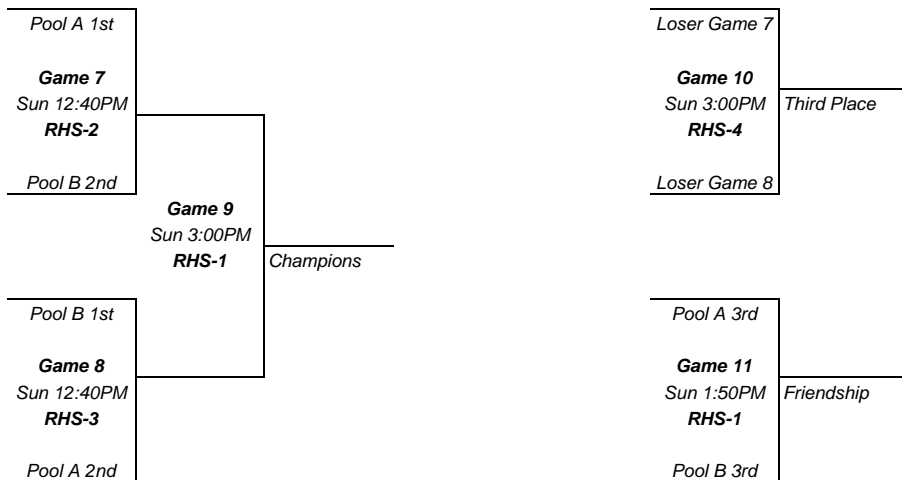

**Rogers Royals Classic - Boys Travel Tournament**  
January 15th & 16th, 2011

**BOYS 8A BRACKET**

**Pool A Teams**

Big Lake  
Holy Family  
Osseo

**Pool B Teams**

St Cloud  
Rogers  
STMA

**Pool A Schedule**

Game #	Team 1	Score	Team 2	Score	Date	Time	Place
1	Big Lake		Holy Family		SAT	9:10 AM	RHS-1
2	Big Lake		Osseo		SAT	11:30 AM	RHS-1
3	Holy Family		Osseo		SAT	3:00 PM	RHS-1

**Pool B Schedule**

Game #	Team 1	Score	Team 2	Score	Date	Time	Place
4	St Cloud		Rogers		SAT	9:10 AM	RHS-4
5	St Cloud		STMA		SAT	11:30 AM	RHS-4
6	STMA		Rogers		SAT	3:00 PM	RHS-4

**Tiebreaker** 1st - Total Point Differential (Total Points Scored - Total Points Allowed) (Max Spread of 20 Points)  
2nd - Total Points Scored (Max Spread of 20 Points)  
3rd - Coin Flip

RMS = Rogers Middle School  
RHS = Rogers High School  
COACHES - PICK UP 2 COACHES PASSES AT CHECK-IN, 30 MINUTES PRIOR TO FIRST GAME.  
Note: Awards provided for 1st, 2nd and 3rd Place