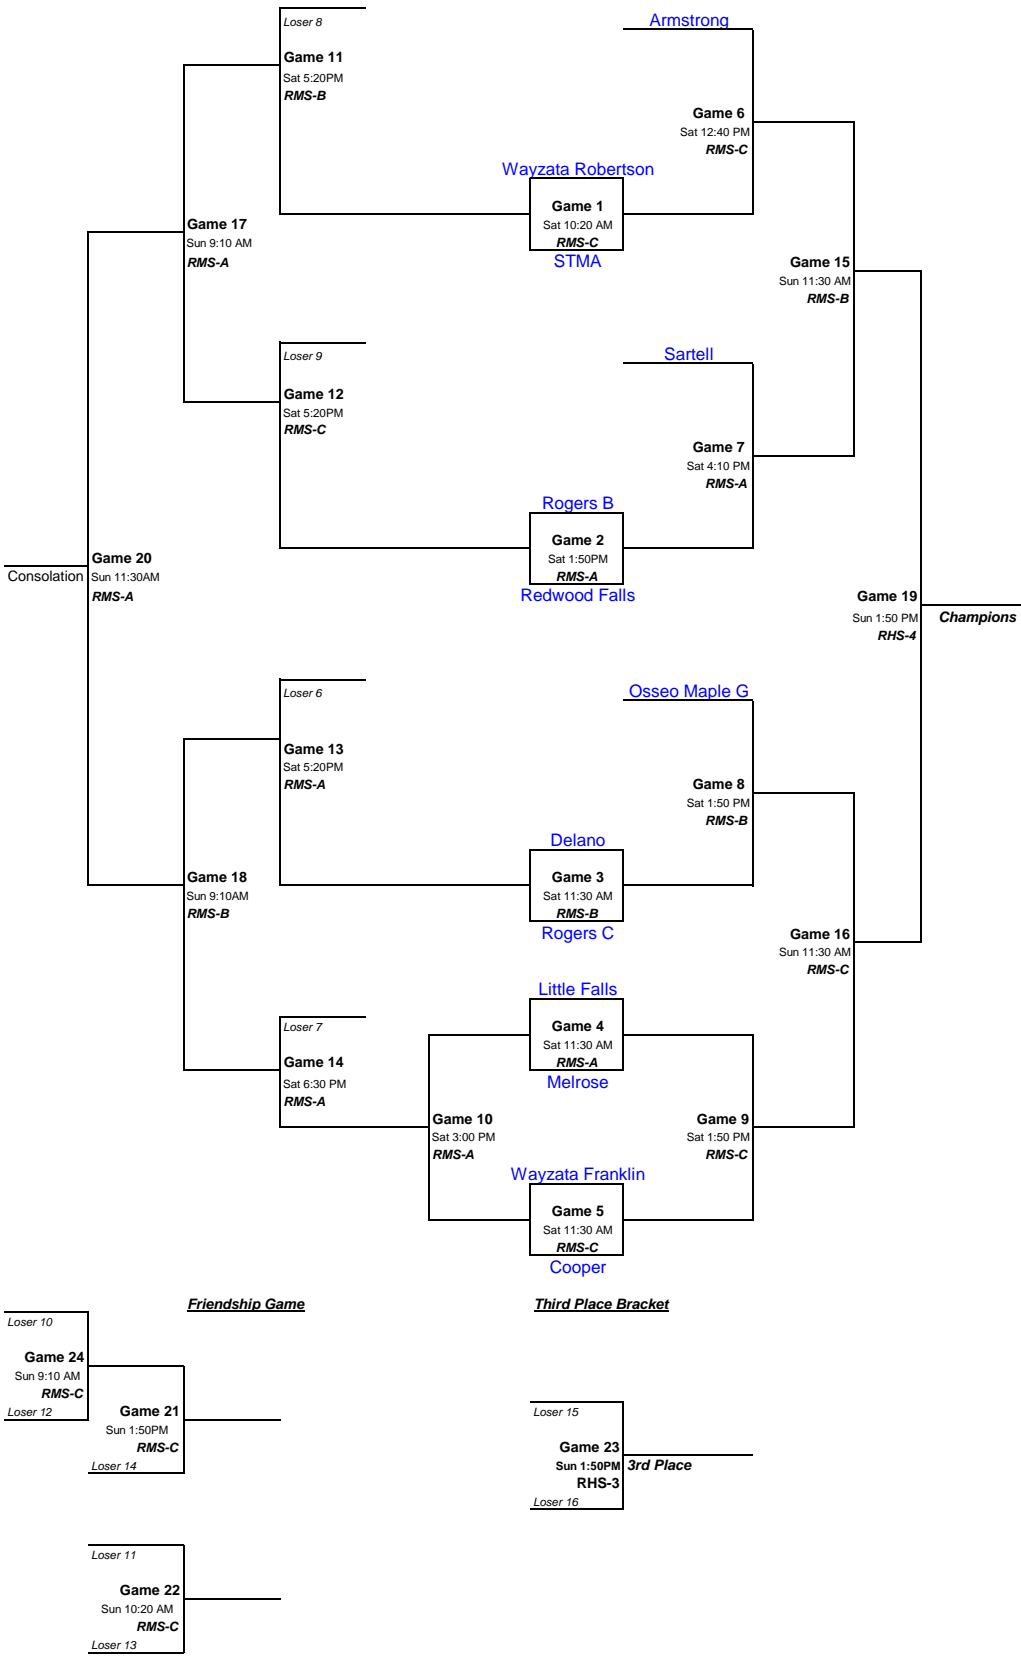

BOYS 6B BRACKET

RMS = Rogers Middle School
RHS = Rogers High School
COACHES - PICK UP 2 COACHES PASSES AT CHECK-IN, 30 MINUTES PRIOR TO FIRST GAME.
Note: Awards provided for 1st, 2nd, 3rd and Consolation